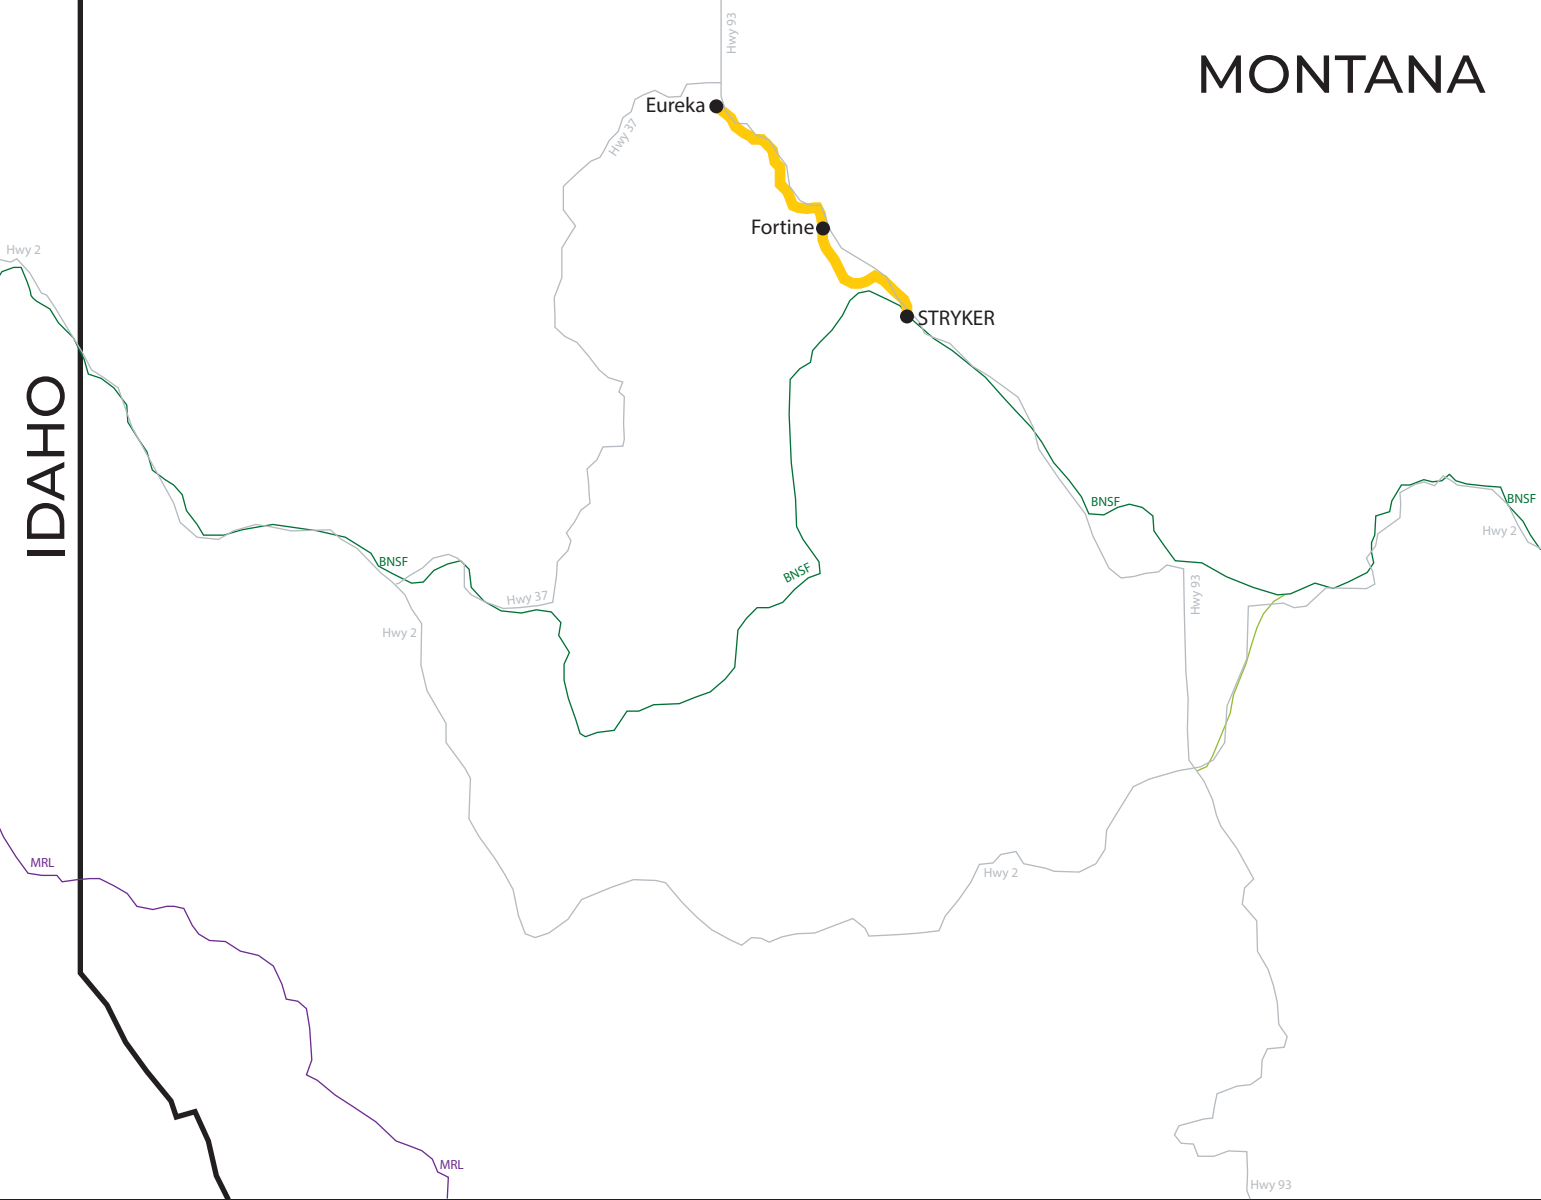

CANADA

MONTANA

IDAHO

LEGEND

- Mission Mountain Railroad (MMT)
- BNSF

Interchanges
Stryker - BNSF

Total Miles: 26