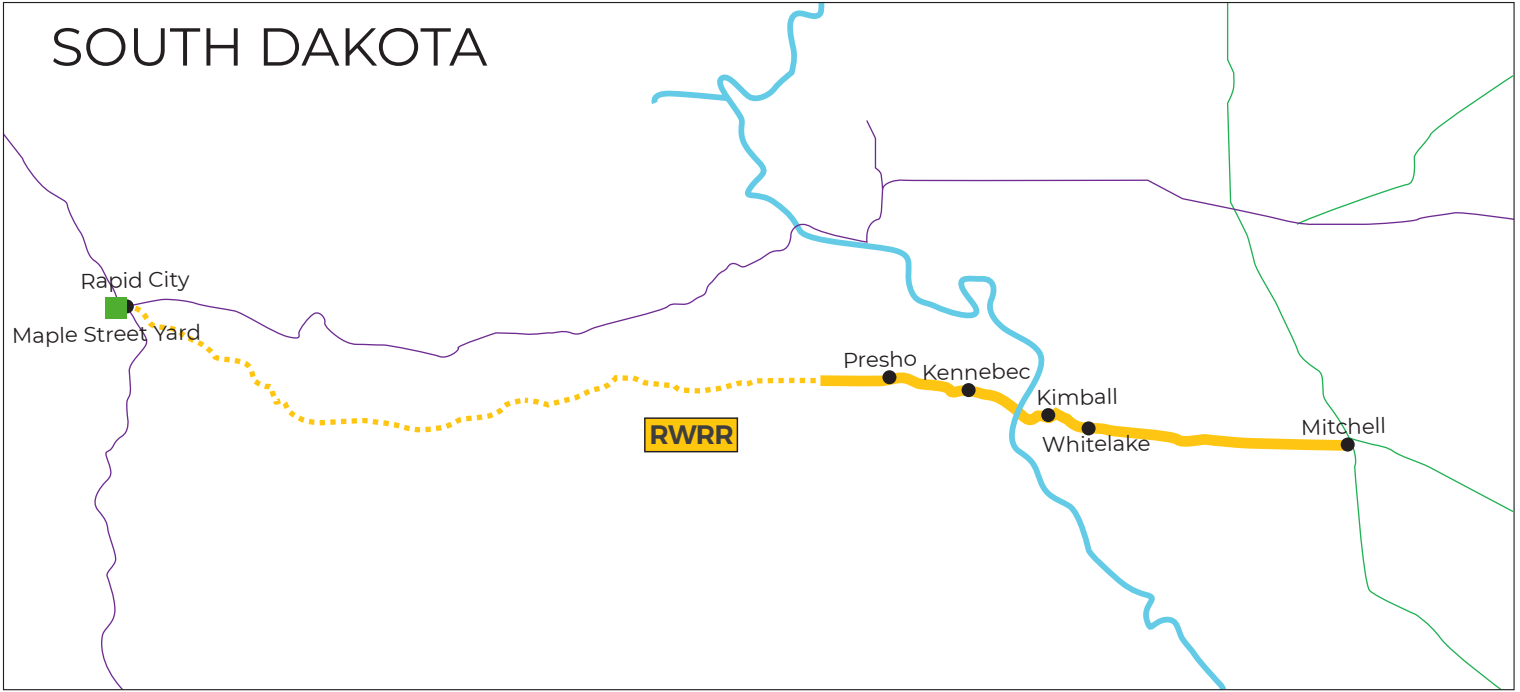

SOUTH DAKOTA

LEGEND

- Ringneck & Western Railroad (RWRR)
- RWRR - Out of Service
- BNSF
- RCPE

Interchanges

- Mitchell - BNSF
- Rapid City - RCPE

Total Miles:

108